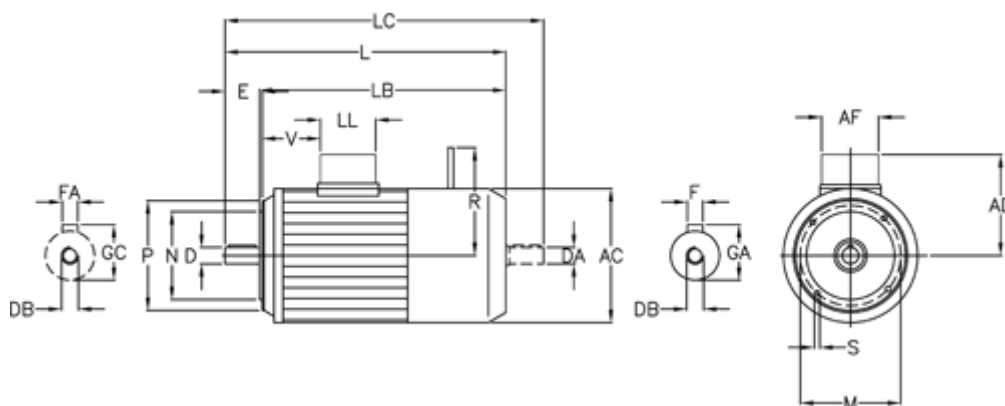

Data Sheet

Article number: 25100022041504104000

Description: Bonfiglioli brake motor BX100LA-4 FA15 2.2KW
1400 rpm 3x230/400v 50HZ IP55 IE3 AC brake B14 stainless steel

Measures

A/F = 98	EA = 28	LL = 98
AC = 195	F = 8	M = 130
AD = 142	FA = 8	N = 110
D = 28	GA = 31.0	P = 160
DA = M10	GC = 31.0	R = 160
DB = M10	L = 458	S = M8
DB1 = M10	LB = 398	T = 3.5
E = 60	LC = 521	V = 119